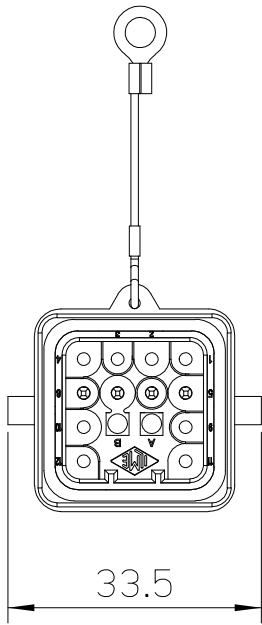

Diritti riservati All rights reserved

dimensions in mm
Date 13/10/16
Sign. C. Mainini

CQAM 12 T1
Male termination connector 5/6-7/8 x CQF 12

Scale
1:1