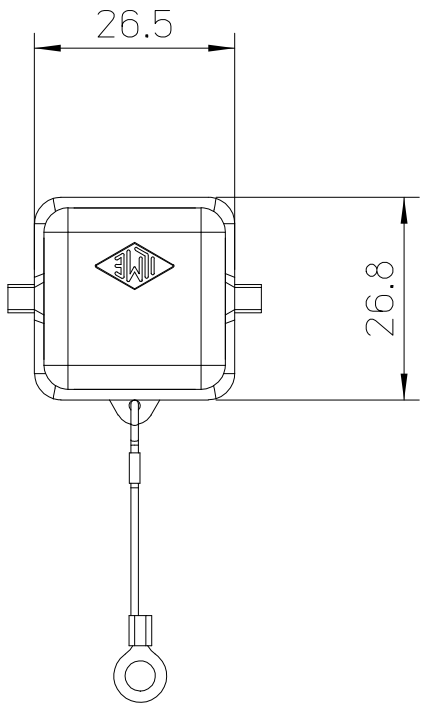

Diritti riservati All rights reserved

dimensions in mm
Date 13/10/16
Sign. C. Mainini

CQAM 12 T1
Male termination connector 5/6-7/8 x CQF 12

Scale
1:1