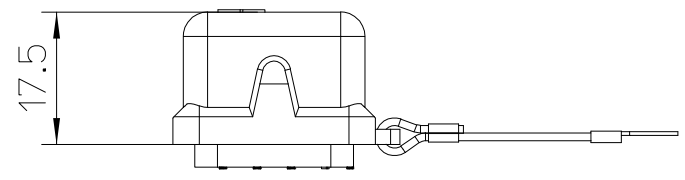

Diritti riservati All rights reserved

dimensions in mm
Date 13/10/16
Sign. C. Mainini

CQAM 12 T1
Male termination connector 5/6-7/8 x CQF 12

Scale
1:1